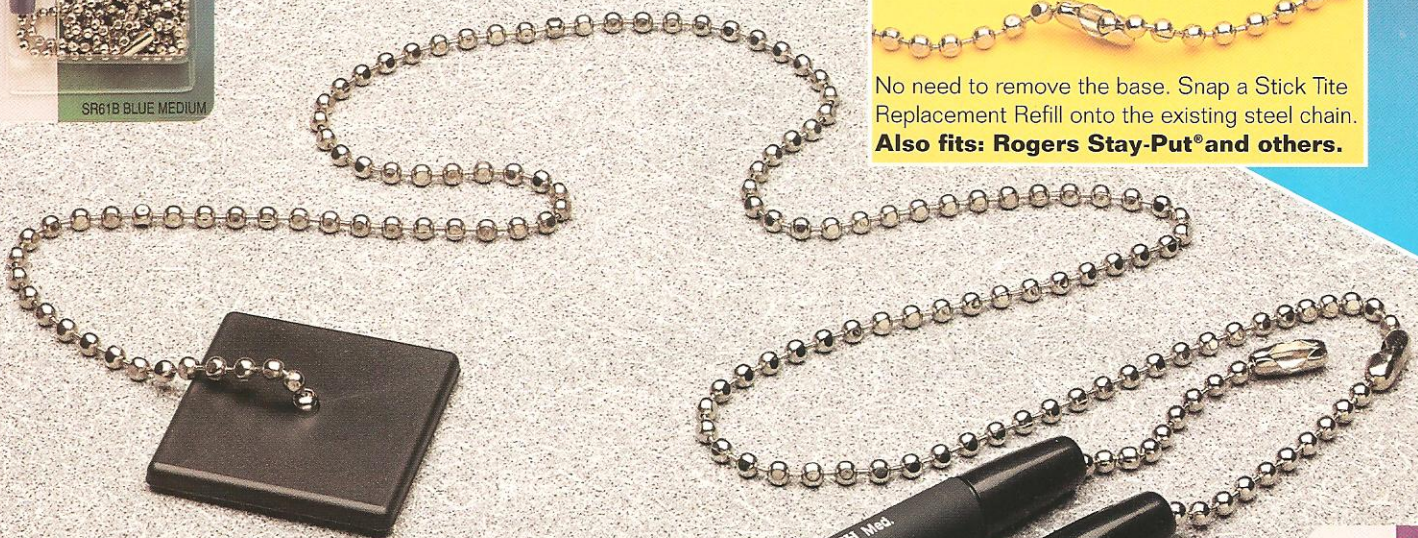

## Counter Chain Pen & Replacement Pen Refill

Oh the places it can (and can't) go!

The only pen that will never be lost or misplaced.

### Simple to Refill!

No need to remove the base. Snap a Stick Tite Replacement Refill onto the existing steel chain.

Also fits: **Rogers Stay-Put®** and others.

The places it is used are endless. Homes, offices, banks, shops, and post offices are all sticking with Eversharp Stick Tite, the pen that stays right where it's put. Time and time again, it's always there when needed.

Pressure sensitive adhesive base with attached 24" chain pen, securely sticks to all surfaces. It's a snap to replace with the Eversharp 2" Chain Pen Refill. Pens feature a rubberized barrel with finger grip that makes writing a comfort.

Choose from black or blue units, with long lasting medium ballpoint pens.